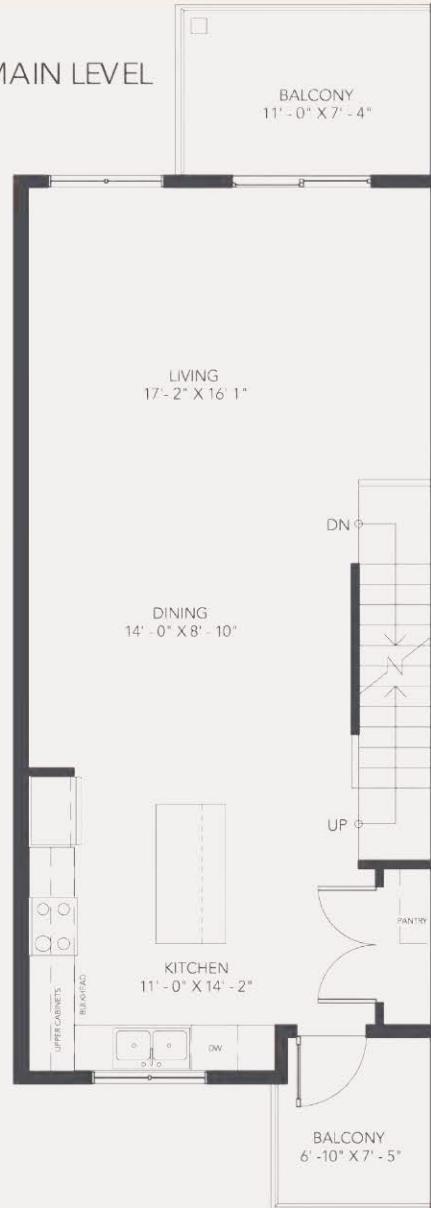

LOWER LEVEL

MAIN LEVEL

UPPER LEVEL

Total
1830 sq. ft.

ENTRY / ENTERTAINMENT ROOM
430 sq. ft
690 sq.ft. (Total incl. Single Car Garage)

LIVING / DINING / KITCHEN
700 sq. ft.

3 BEDROOM / 2 BATH
700 sq. ft.