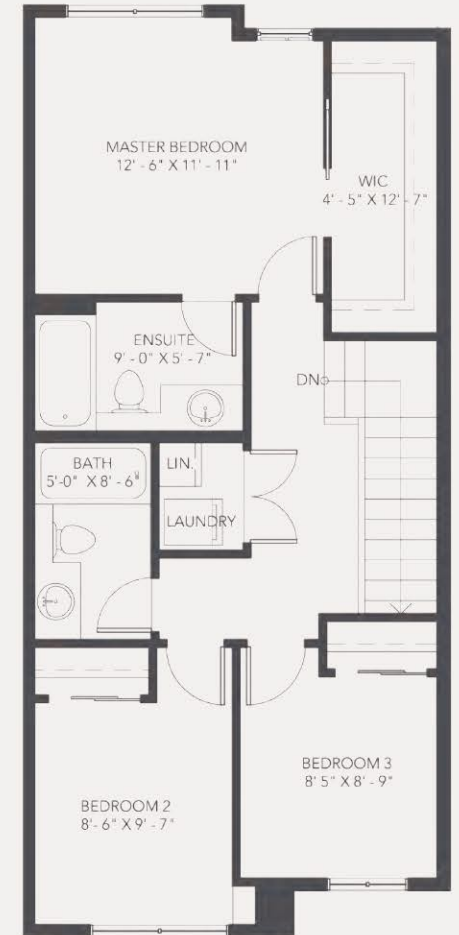

LOWER LEVEL

MAIN LEVEL

UPPER LEVEL

Total
1830 sq. ft.

ENTRY / ENTERTAINMENT ROOM
430 sq. ft
690 sq.ft. (Total incl. Single Car Garage)

LIVING / DINING / KITCHEN
700 sq. ft.

3 BEDROOM / 2 BATH
700 sq. ft.