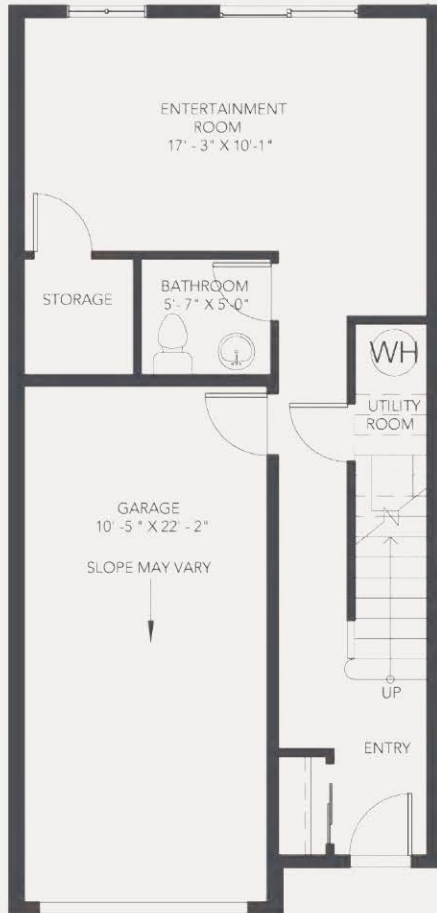

LOWER LEVEL

MAIN LEVEL

UPPER LEVEL

Total
1830 sq. ft.

ENTRY / ENTERTAINMENT ROOM
430 sq. ft
690 sq.ft. (Total incl. Single Car Garage)

LIVING / DINING / KITCHEN
700 sq. ft.

3 BEDROOM / 2 BATH
700 sq. ft.