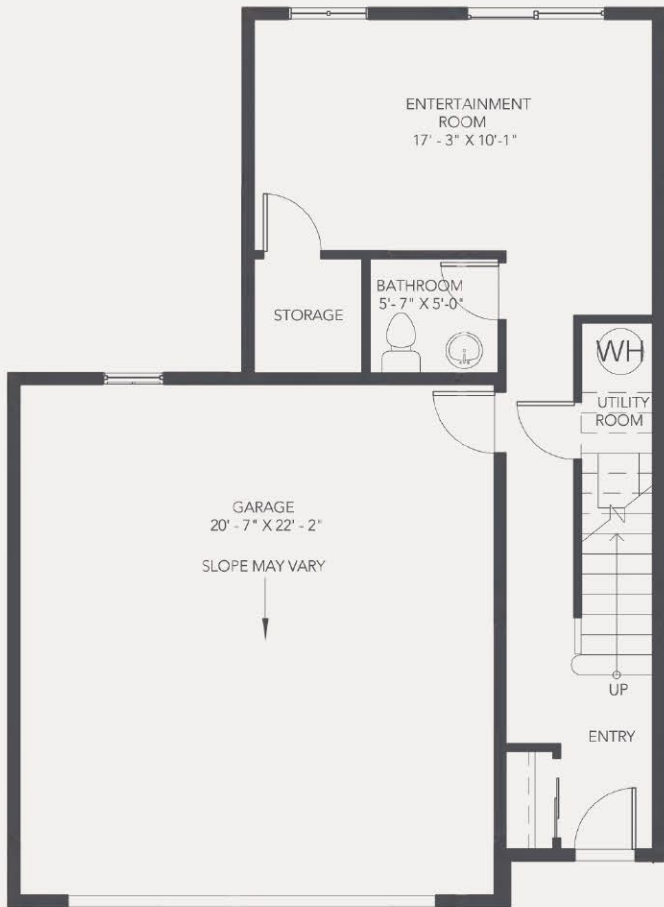

LOWER LEVEL

MAIN LEVEL

UPPER LEVEL

Total
1907 sq. ft.

ENTRY / ENTERTAINMENT ROOM
430 sq. ft
931 sq.ft. (Total incl. Double Garage)

LIVING / DINING / KITCHEN
777 sq. ft.

3 BEDROOM / 2 BATH
700 sq. ft.