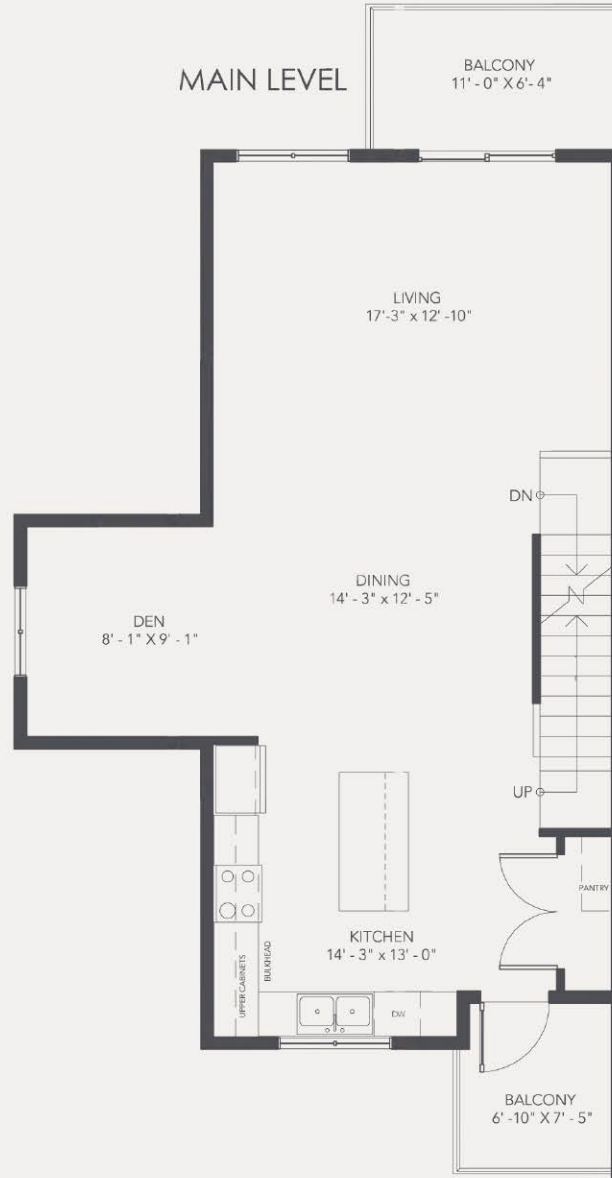

LOWER LEVEL

MAIN LEVEL

UPPER LEVEL

Total
1907 sq. ft.

ENTRY / ENTERTAINMENT ROOM
430 sq. ft
931 sq.ft. (Total incl. Double Garage)

LIVING / DINING / KITCHEN
777 sq. ft.

3 BEDROOM / 2 BATH
700 sq. ft.