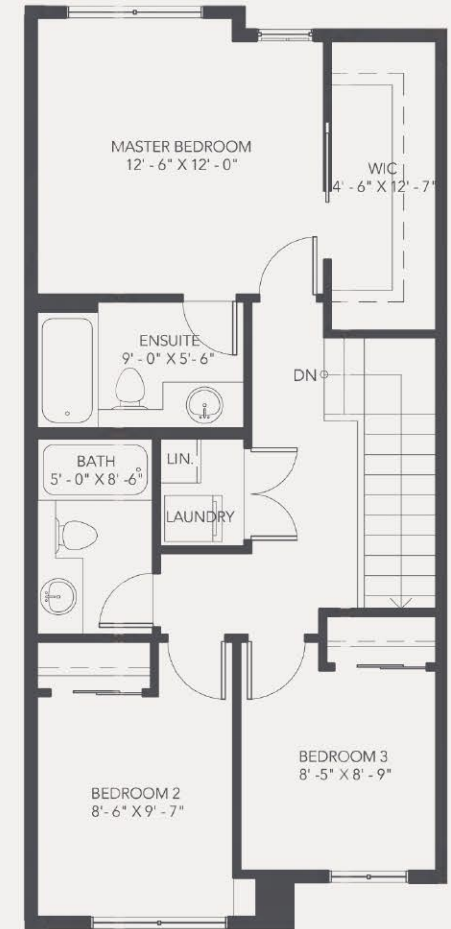

LOWER LEVEL

MAIN LEVEL

UPPER LEVEL

Total
1907 sq. ft.

ENTRY / ENTERTAINMENT ROOM
430 sq. ft
931 sq.ft. (Total incl. Double Garage)

LIVING / DINING / KITCHEN
777 sq. ft.

3 BEDROOM / 2 BATH
700 sq. ft.